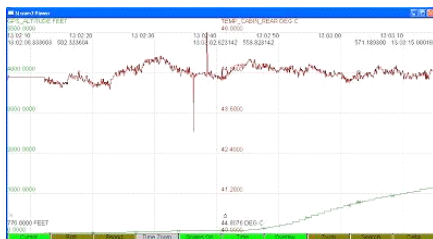

JDA Systems (Europe) GmbH
Gutenbergstrasse 4
26632 Ihlow Riepe, Germany
Tel: +49-4928-91560

www.JDAUS.com
sales@JDAUS.com

PermaStore Features

- Format and Data Decoding of Multiple Streams in Multiple Formats
- Record in IRIG106 Chapter 10 Format
- Regenerate from IRIG106 Chapter 10 Format
- Time Alignment of All Data Streams and Displays
- Over 50 Standard Display Types
 - ✓ Tabular, Alarms, Bar Graphs
 - ✓ FFT's, Line Graphs, Strip Charts
 - ✓ XY Plots, Digital Filters, Discrete
- Free Standing or 19" Rack Mounting
- Math Engine for Derived Parameters
- Encrypted Network Data Distribution
- Change Parameter Definitions On-The-Fly
- Client Software with Full Display, Math and Recording Capabilities
- Post-Processing and Report Generation
- External and Embedded Time Formats:
 - ✓ IRIG-A, B & G, GPS
 - ✓ MDBM, MABM, MTCG
 - ✓ Aydin IRIG A & B, FMV, TTC

Data Analysis & Reporting

- Multiple parameter display with overlaid or stacked, time aligned traces
- FFT and digital filtering
- Applied Free-Form Math Functions
- Comprehensive Data Export
- Plot channel vs. time (Y-t plot)
- Channel vs. Channel (X-Y plot)
- Direct Cursor Access to EU Converted Data Values
- Automatically Display Data with Highest Possible Resolution
- Display Min/Max Values Between Decimation Points
- Digitally Filter Data (High/Low/Band Pass)
- Text Insertions with Data Values, Time & User Text
- Data Zoom to Individual Sample Level